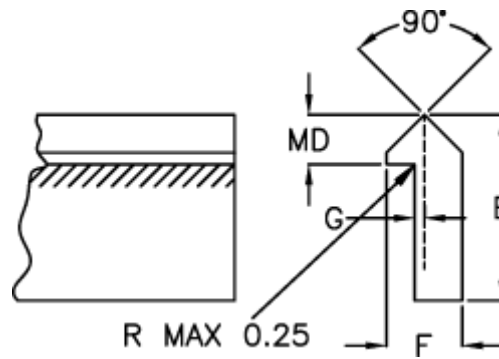

# Data Sheet

Article number: 055520500

Description: Single edge track T2SS 500mm

## Measures

---

E = 15.87

F = 6.35

G = 0.78

Kg/m = 0.509

MD(T) = 4.75